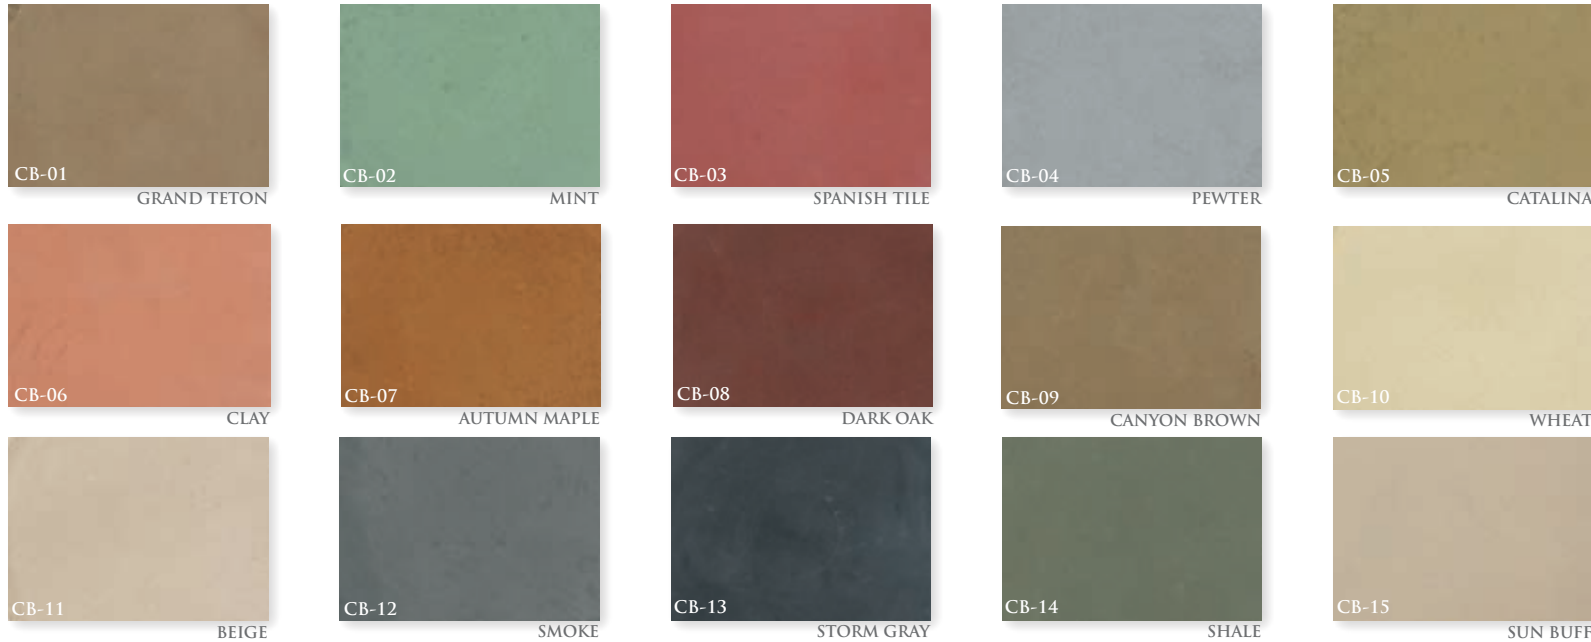

COLOR BASE

ACCENT ANTIQUING

- Revives old stamped concrete flatwork with a new, realistic and authentic appearance.

- Provides color enhancement of old, worn, or dull substrates with consistent uniformity.

- Colors are engineered to match most stamped concrete finishes.

- Different degrees of antiquing can be achieved by varying application techniques.

www.ConcreteEarth.com

www.ConcreteEarth.com

Note: Variations in color can occur from differences in cement, aggregates, absorption rate, and method of application. Always test applications before hand to ensure correct color tone. This color chart is for approximation purposes only. Concrete Earth highly recommends performing on site full system tests (color base/accent antiquing/sealer) to obtain final rendition.

Popular Accent Antiquing & Color Base Combinations

ACCENT ANTIQUING

COLOR BASE

RZTORE

Color Restoration System for Stamped Concrete Surfaces

As Easy as 1 - 2 - 3

COLOR BASE

ACCENT ANTIQUING

SURFACE SEAL

Quality Products since 1972

Printed on 100% Recycled Paper

DISTRIBUTED BY:

Color Chart