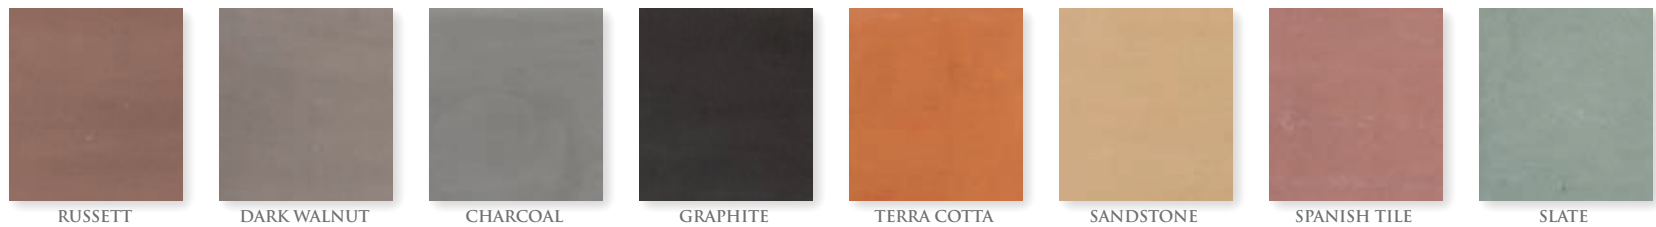

COLOR BASE

ACCENT ANTIQUING

- Revives old stamped concrete flatwork with a new, realistic and authentic appearance.

- Provides color enhancement of old, worn, or dull substrates with consistent uniformity.

- Colors are engineered to match most stamped concrete finishes.

- Different degrees of antiquing can be achieved by varying application techniques.

www.ConcreteEarth.com

www.ConcreteEarth.com

Note: Variations in color can occur from differences in cement, aggregates, absorption rate, and method of application. Always test applications before hand to ensure correct color tone. This color chart is for approximation purposes only. Concrete Earth highly recommends performing on site full system tests (color base/accent antiquing/sealer) to obtain final rendition.

Popular Accent Antiquing & Color Base Combinations

ACCENT ANTIQUING

COLOR BASE

RZTORE

Color Restoration System for Stamped Concrete Surfaces

As Easy as 1 - 2 - 3

COLOR BASE

ACCENT ANTIQUING